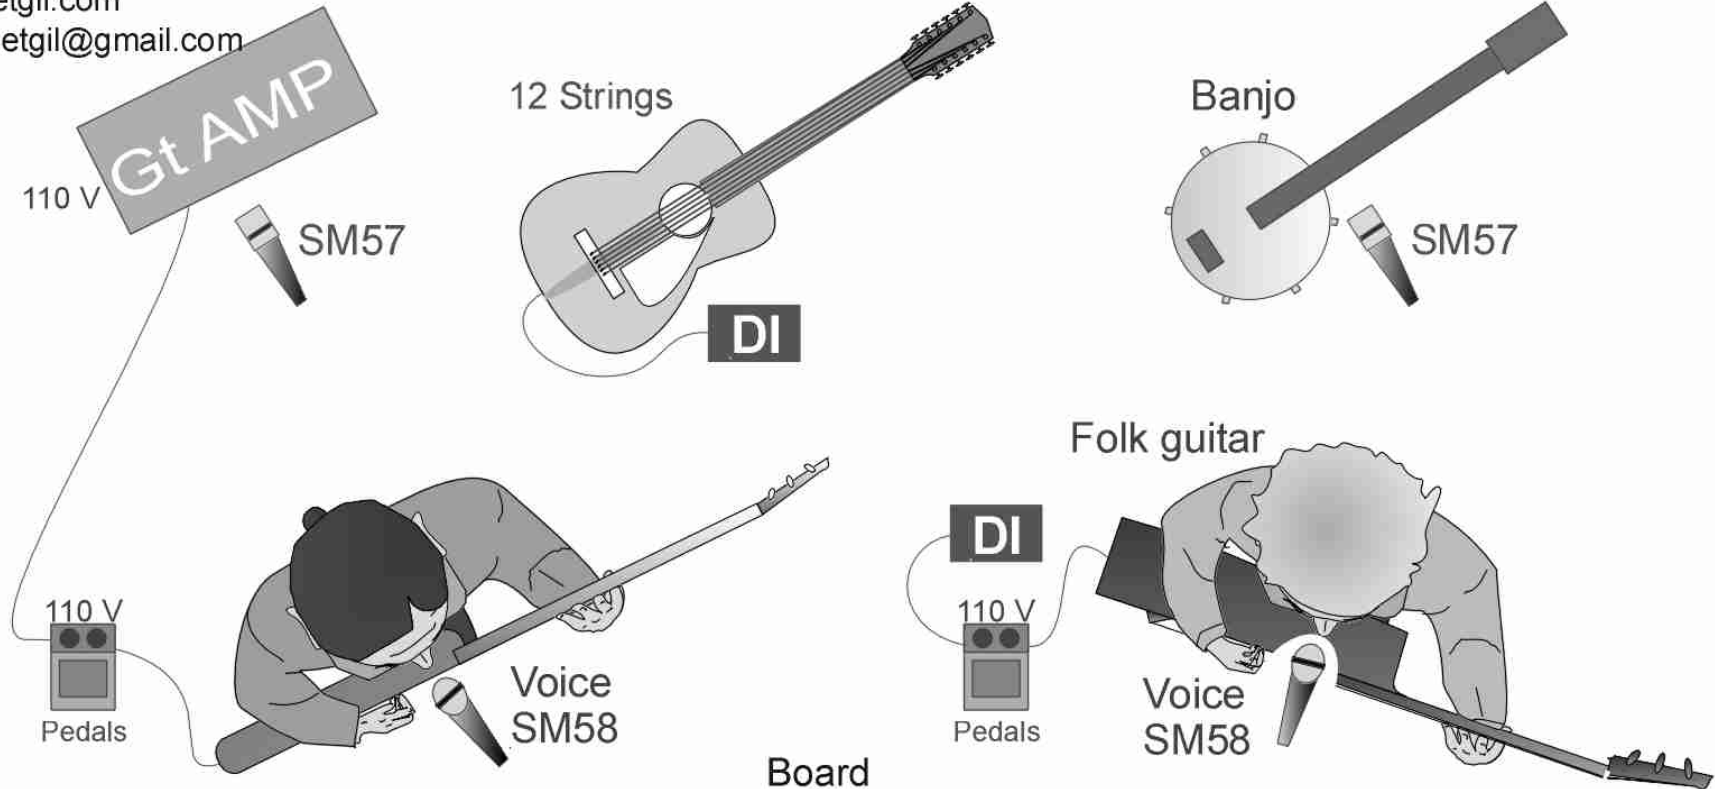

the duo

(509) 560 9073

karenetgil.com

karrenetgil@gmail.com

RIDER "KAREN & GIL" 2023

Board		
1	Gt amp	SM 57
2	Folk Gt	D I
3	Banjo	SM 57
4	12 Strings	D I
5	Gil's voice	SM 58
6	Karen's voice	SM 58

Note: 2 pre auxilliary for monitors + 1 post auxilliary for reverb