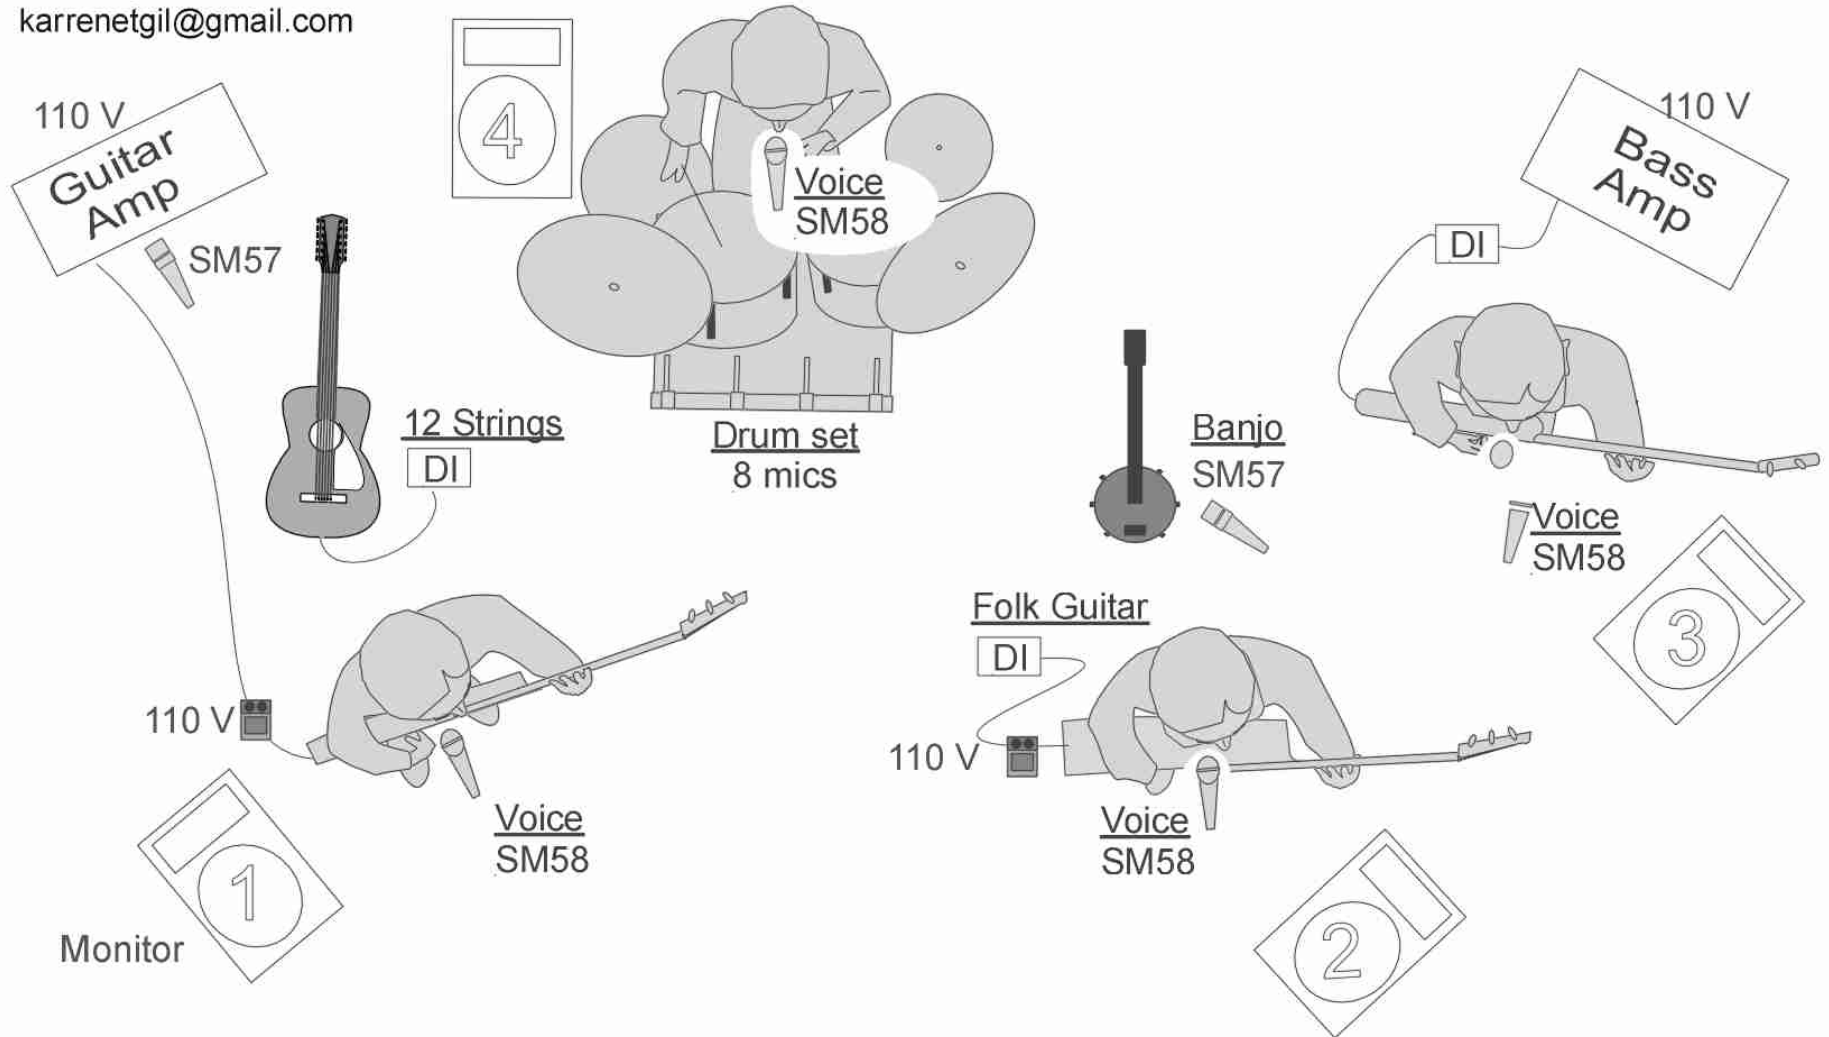

the band

(509) 560 9073

karenetgil.com

karrenetgil@gmail.com

RIDER "KAREN ET GIL" 2023

Note: 4 pre auxilliary for monitors + 1 post auxilliary for reverb