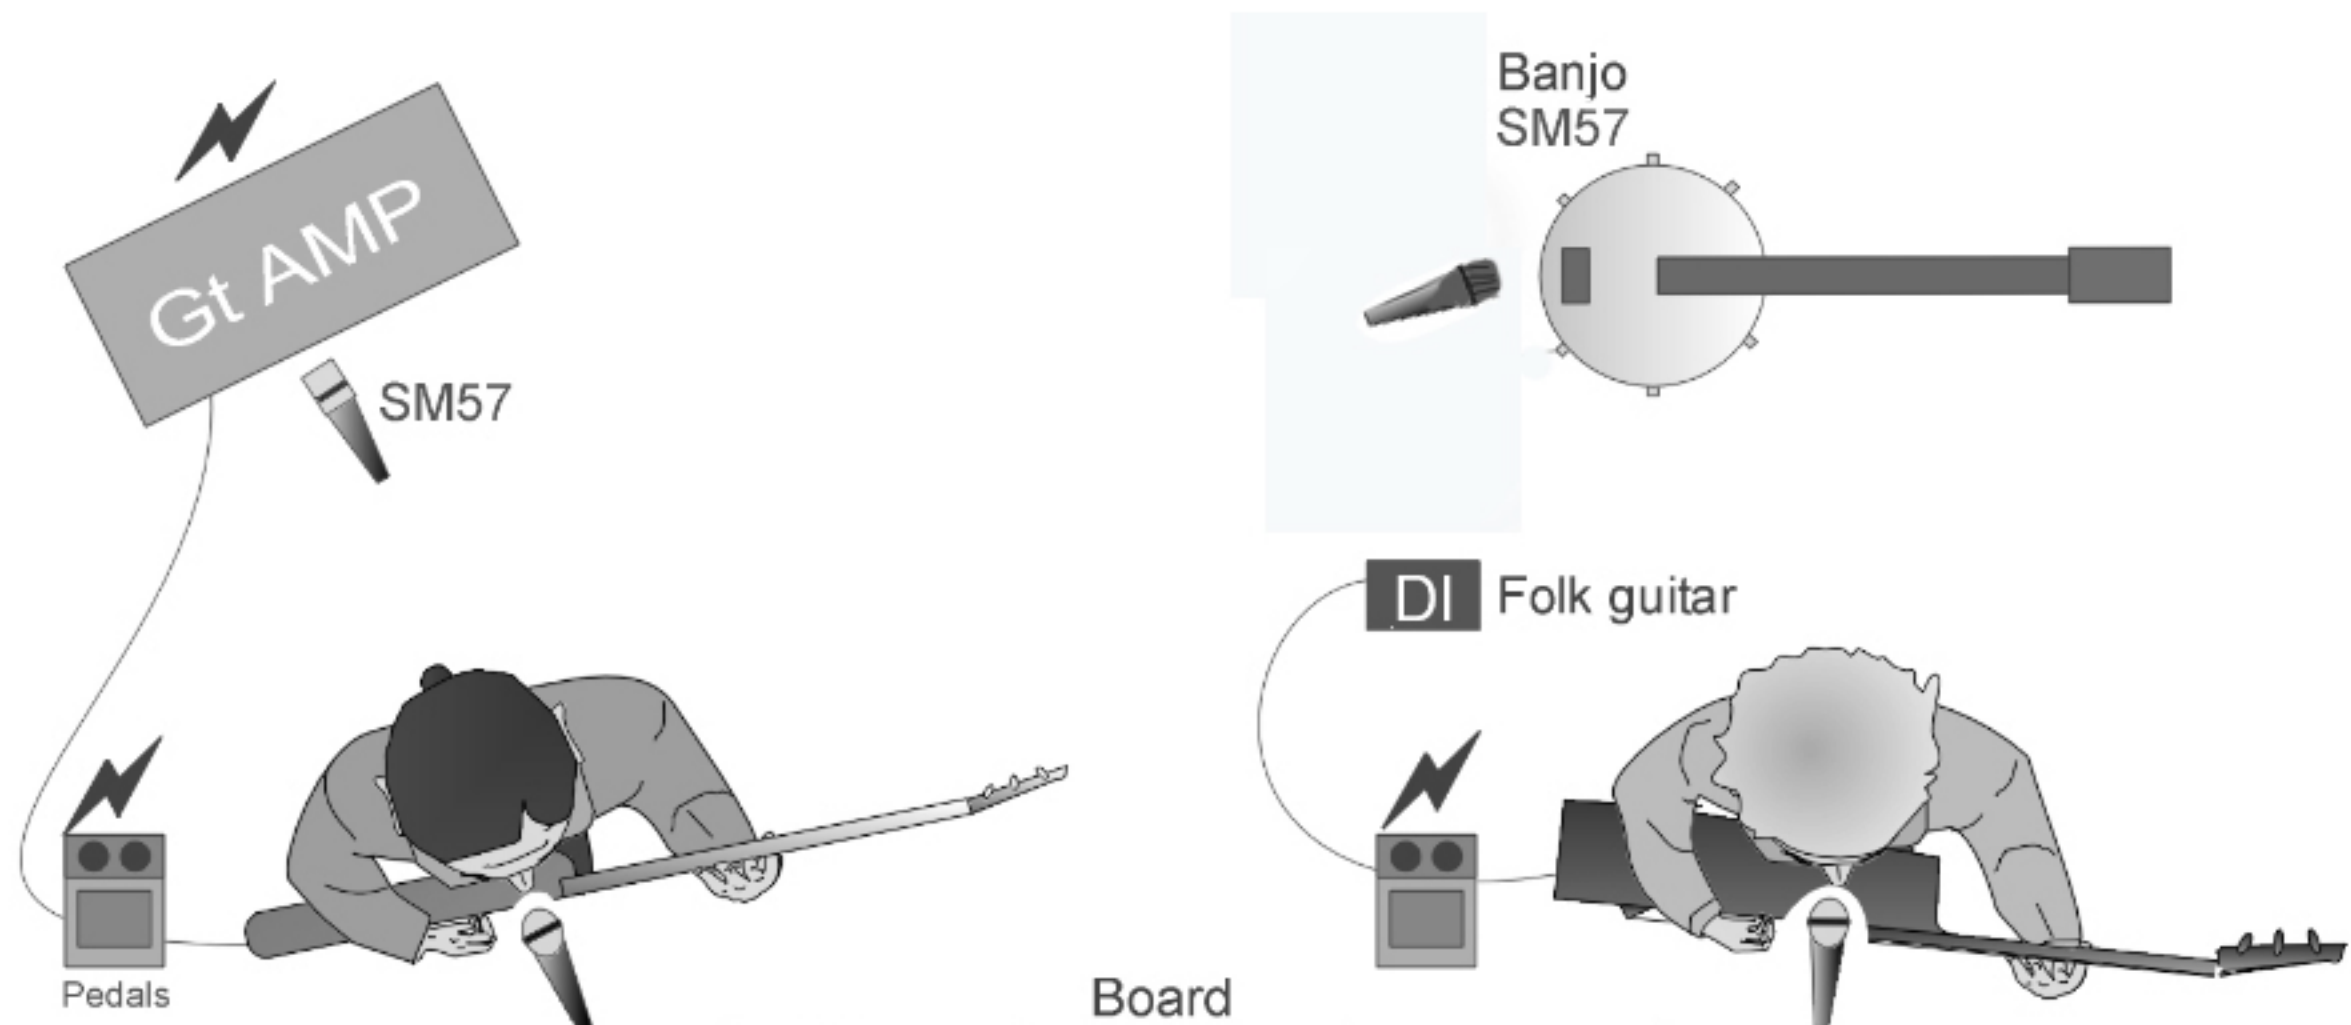

(509) 560 90 73

RIDER "KAREN & GIL" 2022

karenetgil@gmail.com
karenetgil.com

Voice
SM58

Voice
SM58

| | Board | | |
|---|---------------|-------|----------------|
| 1 | Gt amp | SM 57 | Boom mic stand |
| 2 | Folk Gt | D I | |
| 3 | Banjo | SM 57 | Boom mic stand |
| 4 | Gil's voice | SM 58 | Boom mic stand |
| 5 | Karen's voice | SM 58 | Boom mic stand |

2 AUX PRE FOR MONITORS, 1 AUX POST FOR REVERB

: 110V